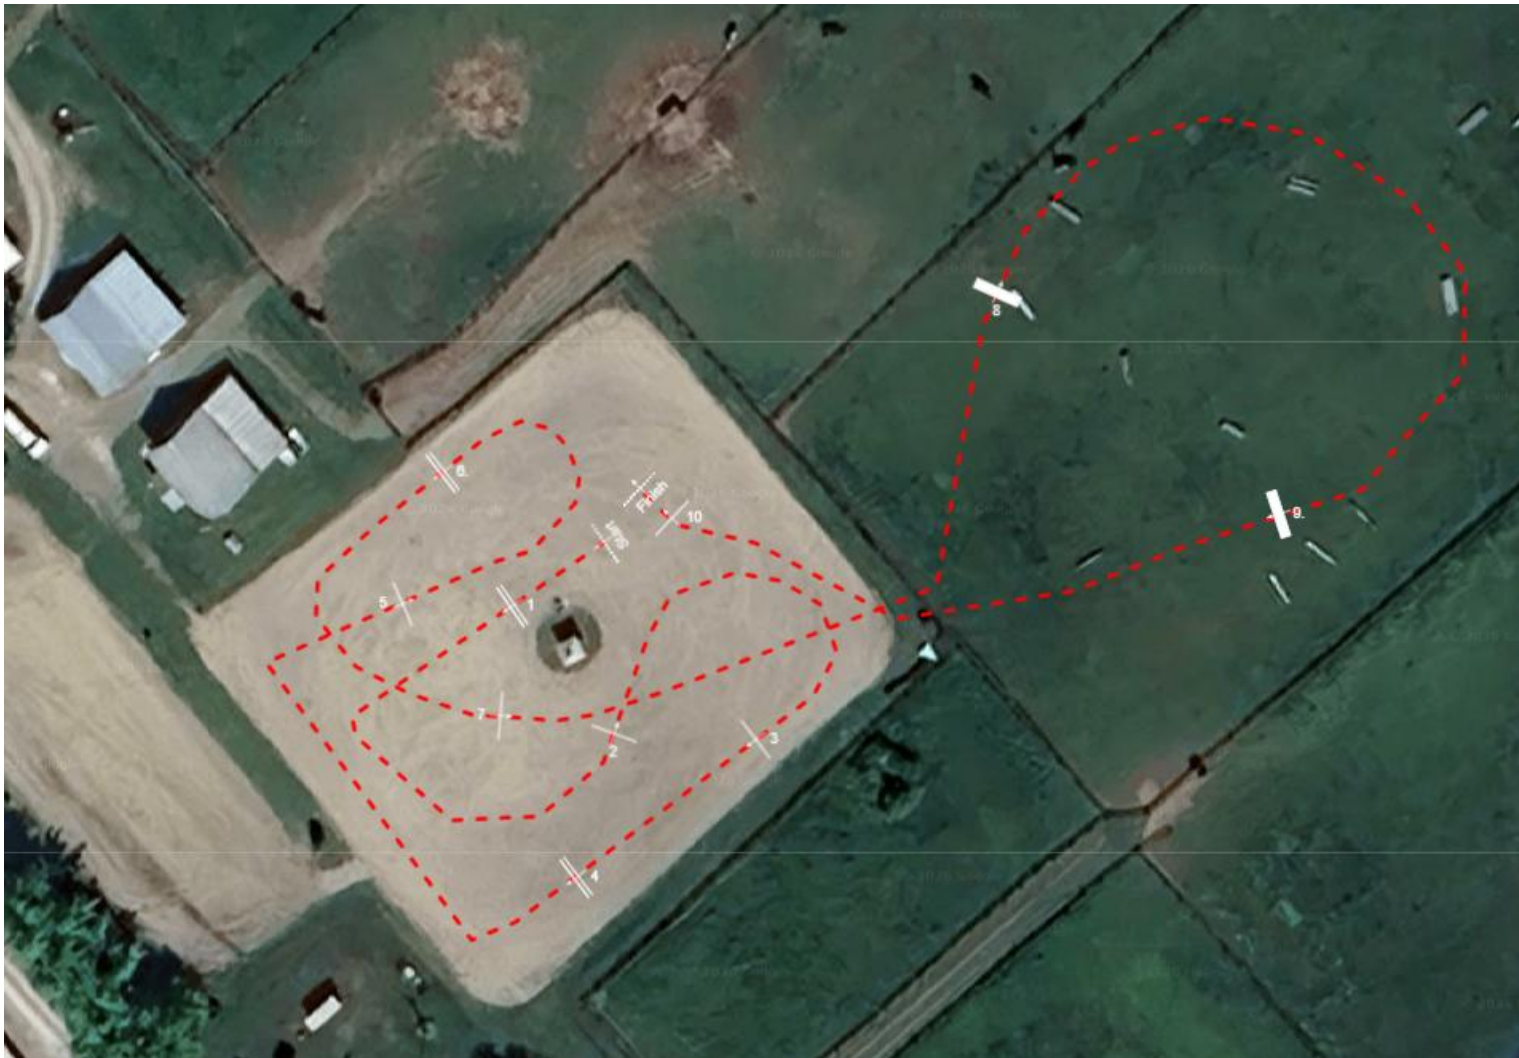

1. Blue & Yellow Oxer
2. Brown Vertical
3. Red & White Vertical
4. Red & White Oxer
5. Yellow & White Vertical
6. Blue & White Triple Bar
7. Green & White Vertical
  (through the gap)
  Cute Cottage
  Green Holey Rolltop
  (through the gap)
8. White Planks