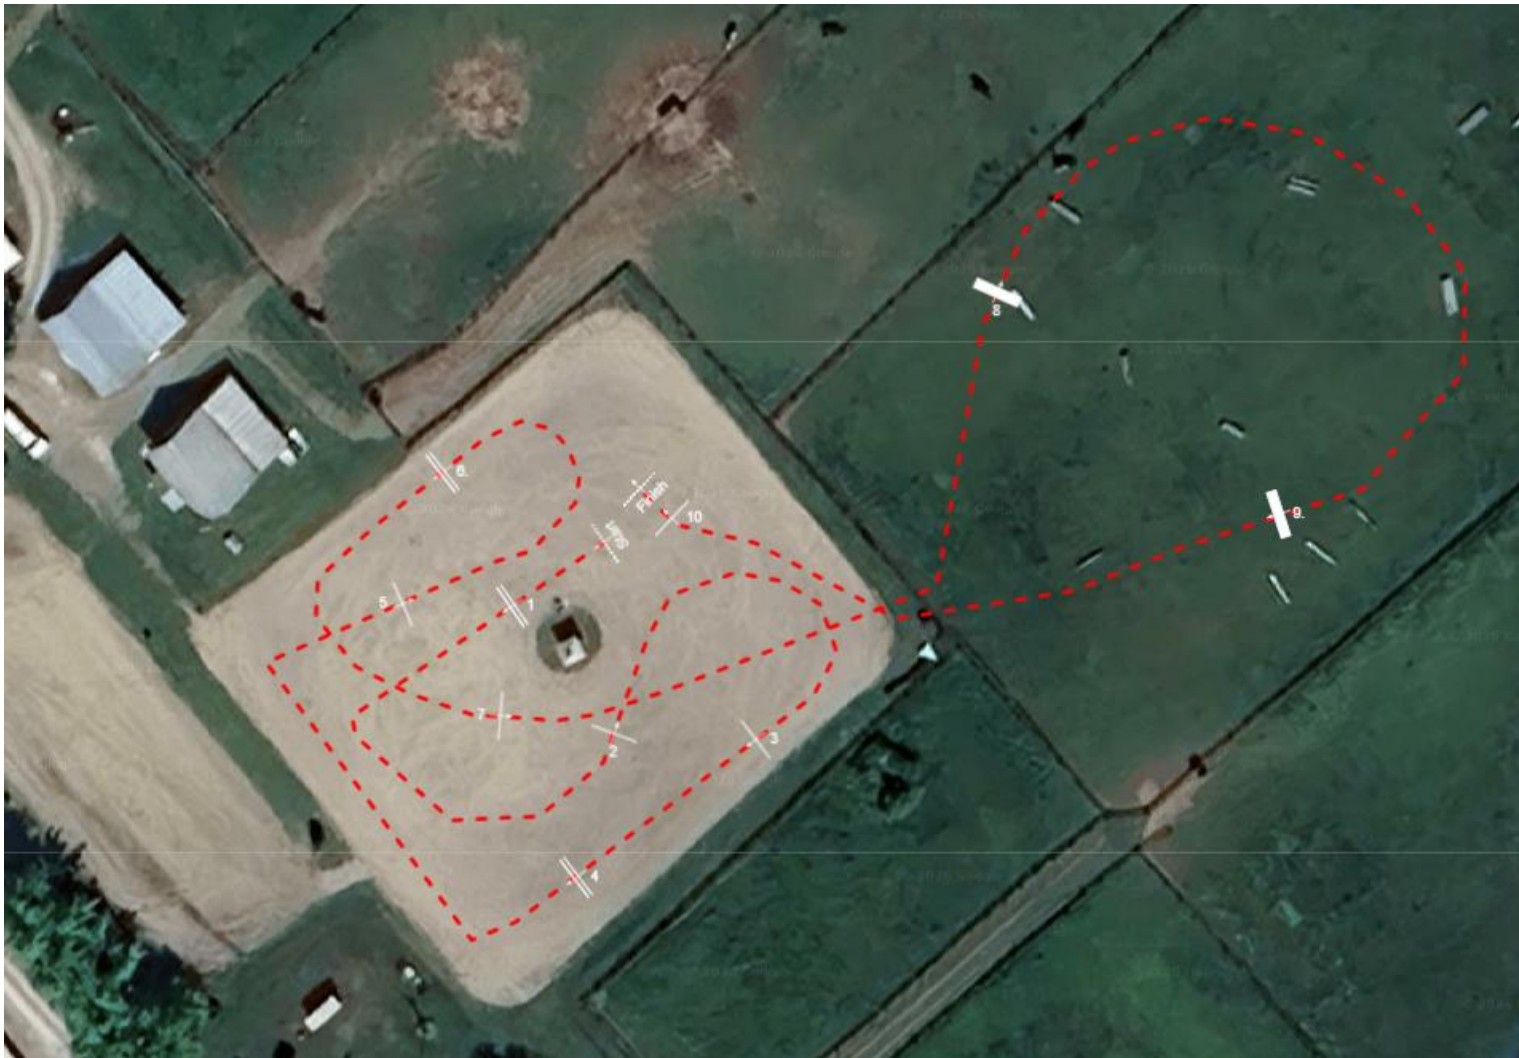

Oakhurst May 2026 Derby!

Class 4 – 0.60m Short Track

1. Blue & Yellow Oxer
2. Brown Vertical
3. Red & White Vertical
4. Red & White Oxer
5. Yellow & White Vertical
6. Blue & White Triple Bar
7. Green & White Vertical
(through the gap)
Lovely Log
Luxurious Log
(through the gap)
8. White Planks